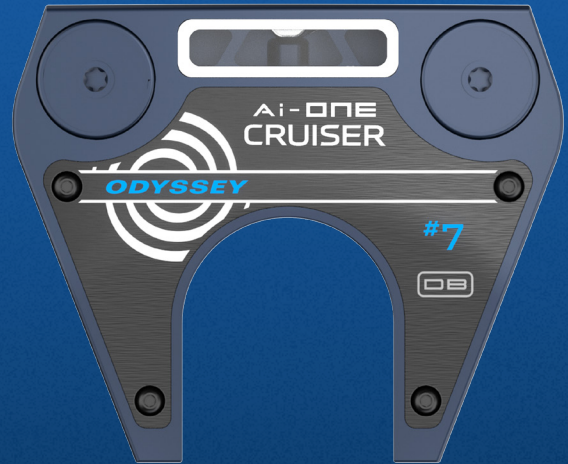

PUTT SMARTER

Ai-ONE • CRUISER

This Odyssey Ai-ONE Cruiser Line offers three distinct configurations for three different styles of putting (Cruiser, Arm Lock and Broomstick). All of these putters feature our Ai-ONE insert which delivers more consistent ball speeds, even from off-center hits, leaving putts closer to the hole.

AI-ONE INSERT

Designed using Artificial Intelligence, we've created contours on the Aluminum backer of the insert which we co-mold to a White Hot Urethane striking surface to promote consistent ball speed across the face with the classic White Hot feel that Tour players and amateurs love.

Ai WINDOW

Our designers and engineers developed a Panlite window, which is a unique automotive grade polymer, that allows us to showcase the unique topology of the back of our insert.

SL 140 AND 200 SHAFTS

These heavier steel shafts are designed to complement the heavier heads, longer grips and longer overall lengths of these models.

UNIQUE NAVY BLUE PVD FINISH

These putters all feature a beautiful navy blue PVD finish that really sets them apart and gives them a premium look.

INTERCHANGEABLE FRONT WEIGHTS

Available in 5, 10, 15 and 20 grams these removable weights allow you to dial in your head weight to your exact preference.

Ai-ONE

MARCH 2024 PAR

MODEL	LOFT	AVAILABILITY	STANDARD LENGTH	LIE	HEAD WEIGHT	TOE HANG	HEAD TYPE
Double Wide CH	3°	RH	38"	70°	380g	37	Blade
#7	3°	RH	38"	70°	380g	0	Mallet
Jailbird	3°	RH/LH	38"	70°	380g	0	Mallet
#7 Arm Lock	5.5°	RH	42"	72°	380g	0	Mallet
#7 CS Broomstick	3°	RH	48"	78°	450g	N/A	Mallet