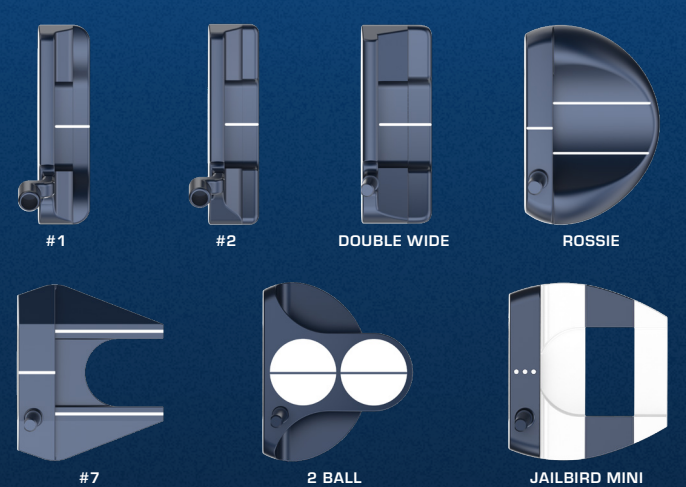

Ai WINDOW

Our designers and engineers developed a Panlite window, which is a unique automotive grade polymer, that allows us to showcase the unique topology of the back of our insert.

SL 90 SHAFT

A lightweight steel shaft with 20-30 grams (depending on the grip) of counterbalance weight in the butt end. This is an evolution of our Stroke Lab weighting that will appeal to even more golfers.

UNIQUE NAVY BLUE PVD FINISH

These putters all feature a beautiful navy blue PVD finish that really sets them apart and gives them a premium look.

INTERCHANGEABLE FRONT WEIGHTS

Available in 5, 10, 15 and 20 grams these removable weights allow you to dial in your head weight to your exact preference.

Ai-ONE FEBRUARY 2024 PAR

| MODEL | LOFT | AVAILABILITY | STANDARD LENGTH | LIE | HEAD WEIGHT | TOE HANG | HEAD TYPE |
|------------------|------|--------------|-----------------|-----|-------------|----------|-----------|
| #2 | 3° | RH | 33", 34", 35" | 70° | 355g | 44 | Blade |
| Double Wide DB | 3° | LH | 33", 34", 35" | 70° | 360g | 20 | Blade |
| Double Wide CH | 3° | RH | 33", 34", 35" | 70° | 360g | 37 | Blade |
| Rossie DB | 3° | RH | 33", 34", 35" | 70° | 360g | 0 | Mallet |
| #7 DB | 3° | RH | 33", 34", 35" | 70° | 360g | 0 | Mallet |
| 2-Ball DB | 3° | RH/LH | 33", 34", 35" | 70° | 370g | 0 | Mallet |
| 2-Ball CH | 3° | RH | 33", 34", 35" | 70° | 370g | 16 | Mallet |
| Jailbird Mini DB | 3° | RH | 33", 34", 35" | 70° | 360g | 0 | Mallet |
| Jailbird Mini CH | 3° | RH | 33", 34", 35" | 70° | 360g | 15 | Mallet |