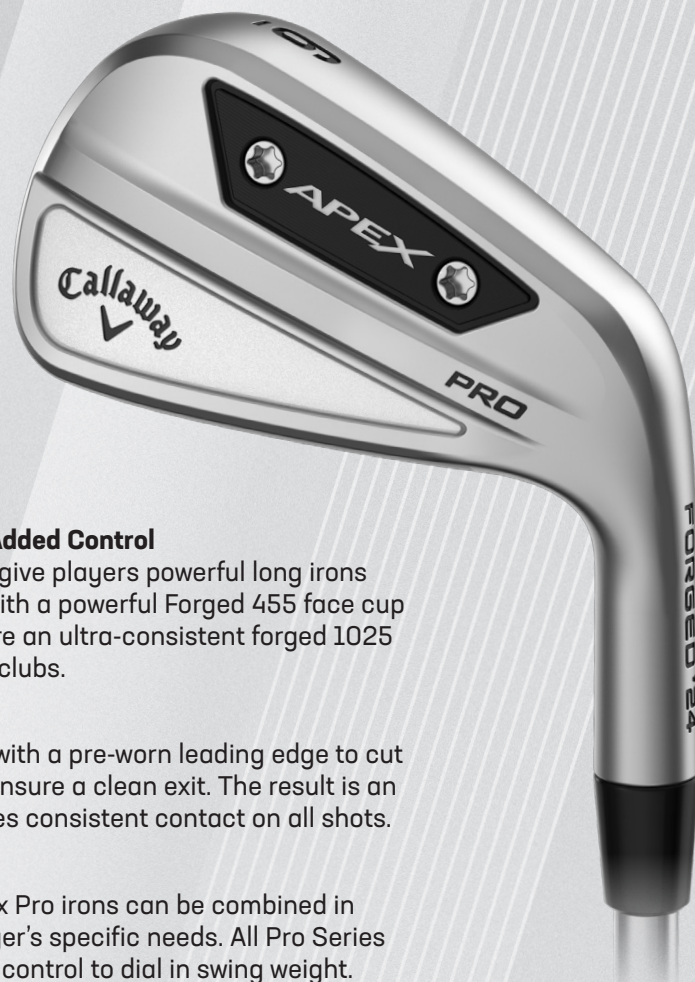

FEATURES & BENEFITS

Advanced Forged Performance

For the first time ever in an Apex iron, a hollow body construction pairs a forged face with a forged 1025 carbon steel body to deliver a premium, ultra-soft feel. Our patented urethane microspheres also work to dampen sound and improve feel while still allowing the face to flex for high ball speeds across the face.

New Progressive Face Design for Incredible Distance with Added Control

The Apex Pro '24 irons feature a progressive face design to give players powerful long irons and more precise short irons. The long irons are designed with a powerful Forged 455 face cup to enhance distance and forgiveness. The short irons feature an ultra-consistent forged 1025 face plate engineered to give you control with your scoring clubs.

Dynamic Sole Design for Enhanced Turf Interaction

The new Apex Pro '24 irons feature a Dynamic Sole Design with a pre-worn leading edge to cut through the turf more efficiently and trailing edge relief to ensure a clean exit. The result is an iron sole that maintains speed through the turf and promotes consistent contact on all shots.

Endless Combo Set Possibilities

From loft packages to sole geometries and shapes, the Apex Pro irons can be combined in any fashion with the other Pro Series models to meet a player's specific needs. All Pro Series irons feature the same MIM back weight to give fitters more control to dial in swing weight.

CLUB	Loft	Availability	Lie	Offset	Build Length	Swingweight
3	19.0	RH/LH	60.0	3.4mm	39.00"	D2
4	22.0	RH/LH	60.5	3.2mm	38.50"	D2
5	25.0	RH/LH	61.0	3.0mm	38.00"	D2
6	29.0	RH/LH	61.5	2.7mm	37.50"	D2
7	33.0	RH/LH	62.0	2.5mm	37.00"	D2
8	37.0	RH/LH	62.5	2.2mm	36.50"	D2
9	41.0	RH/LH	63.0	1.9mm	36.00"	D2
P	45.0	RH/LH	63.25	1.7mm	35.75"	D2
A	50.0	RH/LH	63.5	1.3mm	35.50"	D2

True Temper Dynamic Gold MID
115g (Reg, Stiff, X-Stiff)

MCA MMT Iron
85(R), 95(S), 105(TX)

*Shaft weights indicate weight class

Golf Pride Z Grip Firm
Standard - 50g (Steel), 46g (Graphite)