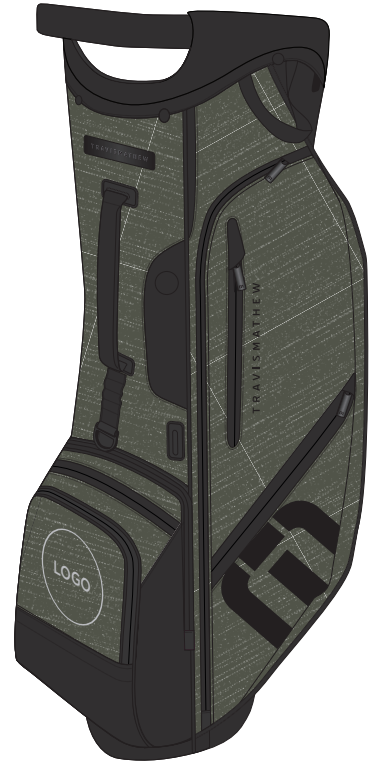

## Anti-Odor

Passes the smell check.

TM BYOB Stand Bag - 1MZ466

9HDG  OSFA   
3DOL

Heather  
Dark Grey

Dark Olive

Heather Dark Grey  
TM Travel Cover - 1MZ467

9HDG  OSFA