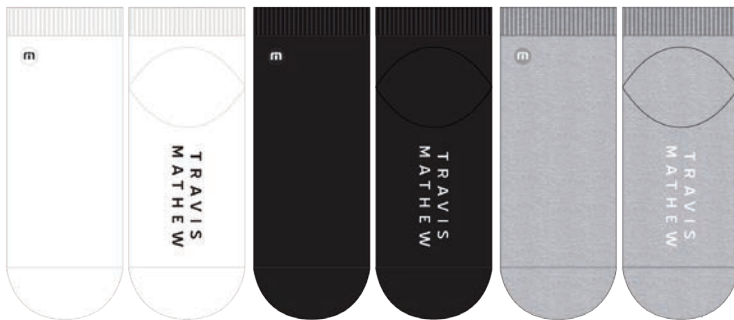

ALL DAY COMFORT

WHITE

BLACK

HEATHER ALLOY

SHORTY SMALLS 2.0 - 1MAA318

ANKLE SOCK

STRESS-ZONE CUSHIONING & ELASTIC ARCH SUPPORT

Comfort and support that lasts