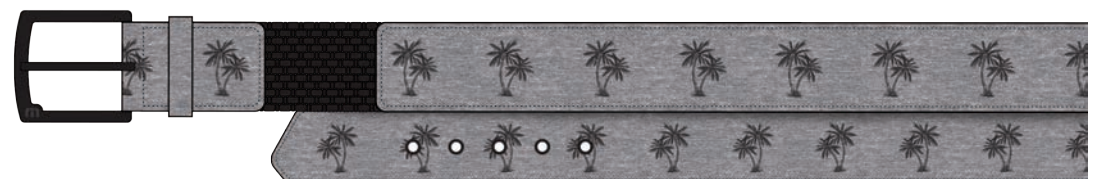

WINDFALL - 1MAA258

PRINTED CANVAS