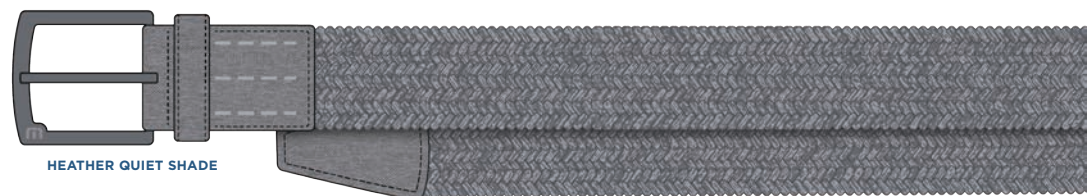

POPSICLE 2.0 - 1MAA249

HEATHER WEAVE

HEATHER QUIET SHADE