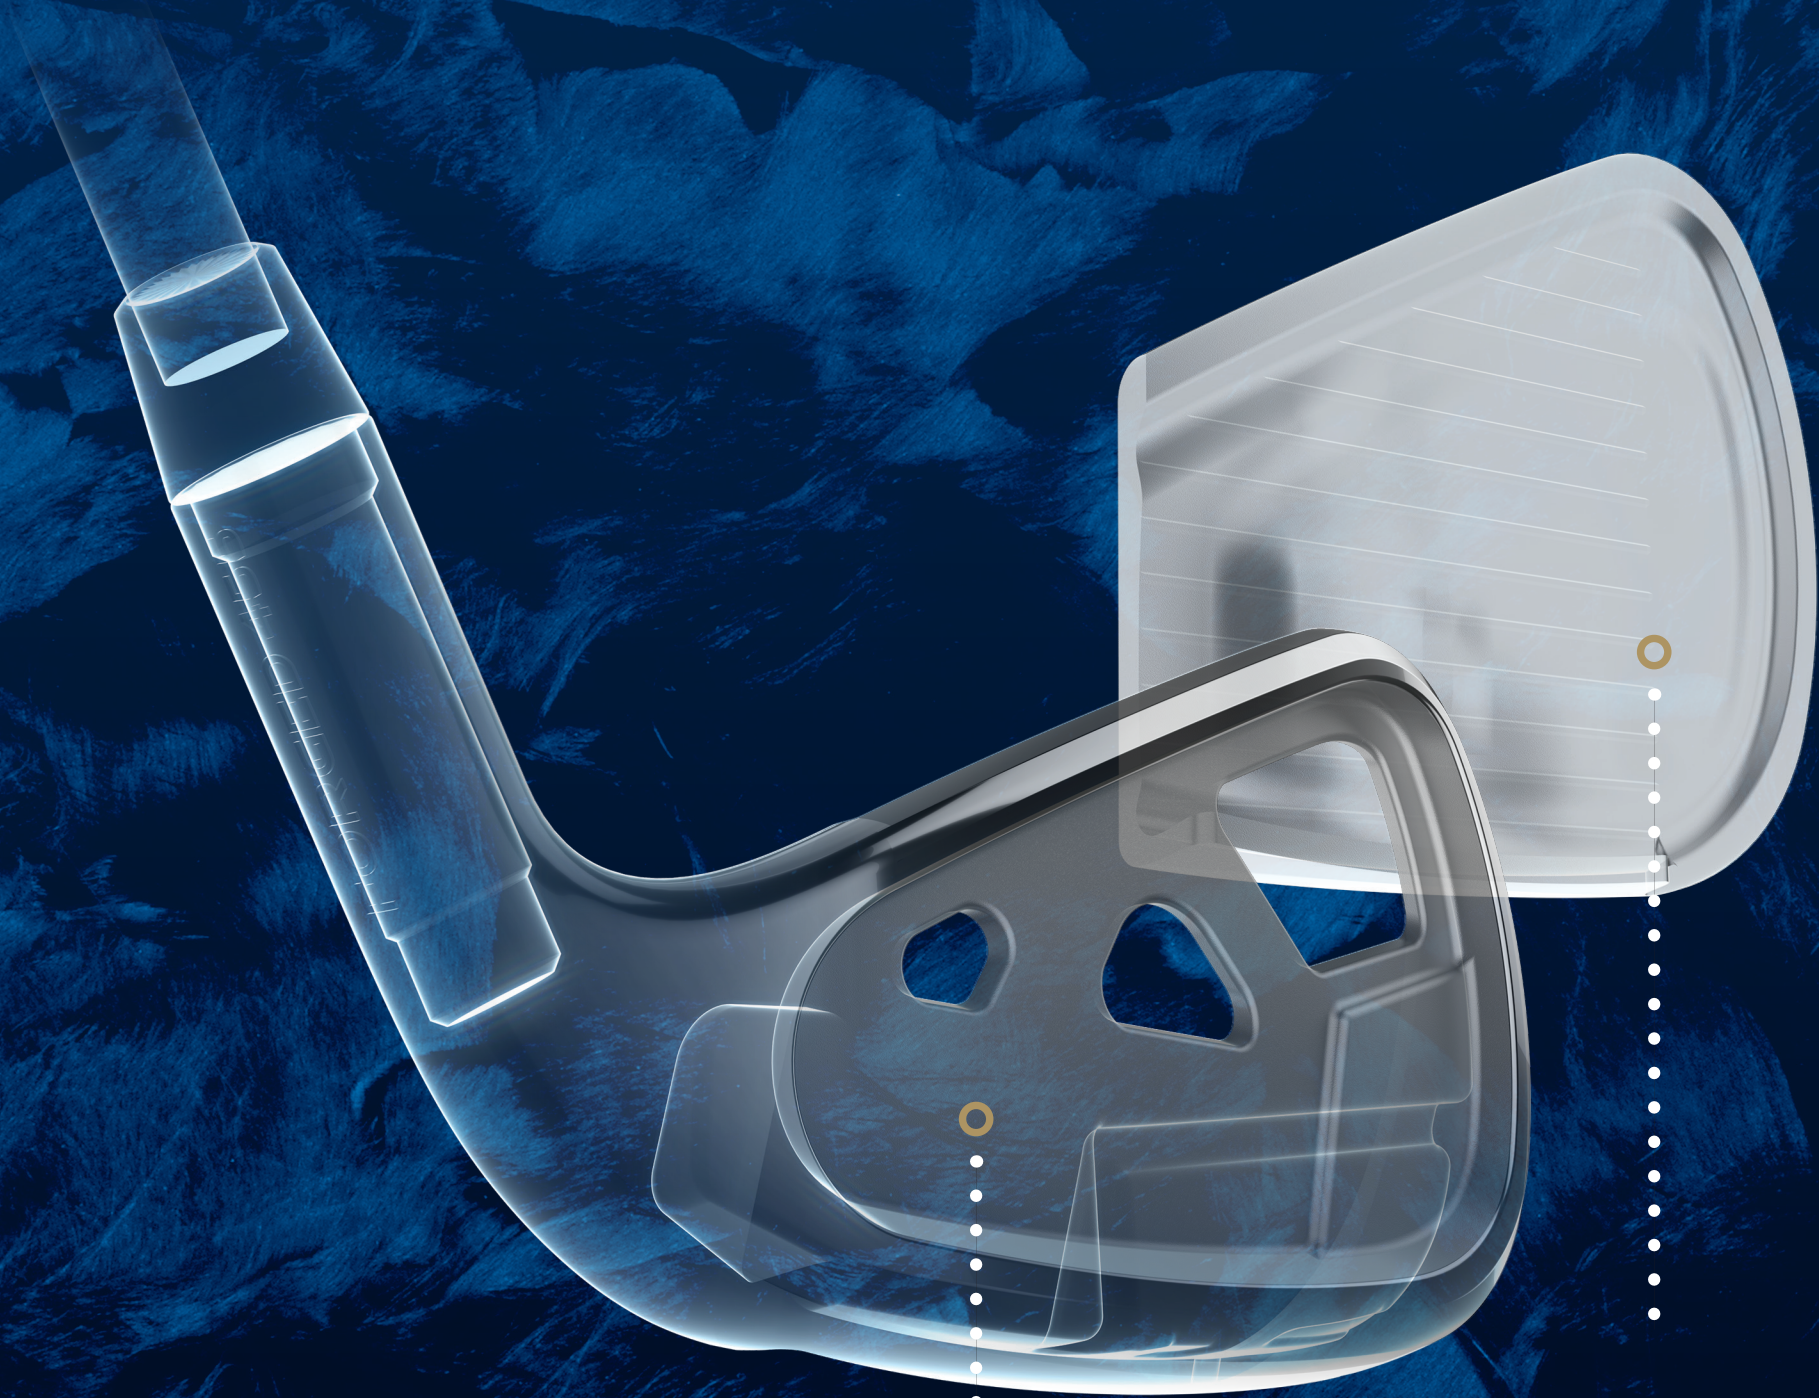

PARADYM

A FIRST IN FORGING

A.I. DESIGNED FORGED 455 FACE CUP
FOR UNMATCHED FEEL & PERFORMANCE

A.I. DESIGNED
FORGED 455 FACE CUP

HOLLOW BODY
WITH SPEEDFRAME
CONSTRUCTION

PARADYM

PARADYM

- Player's distance iron designed for all-around performance
- Refined players shaping with premium forged feel

PARADYM X

- Game-Improvement iron designed for distance & forgiveness
- Confidence inspiring shape with premium forged feel