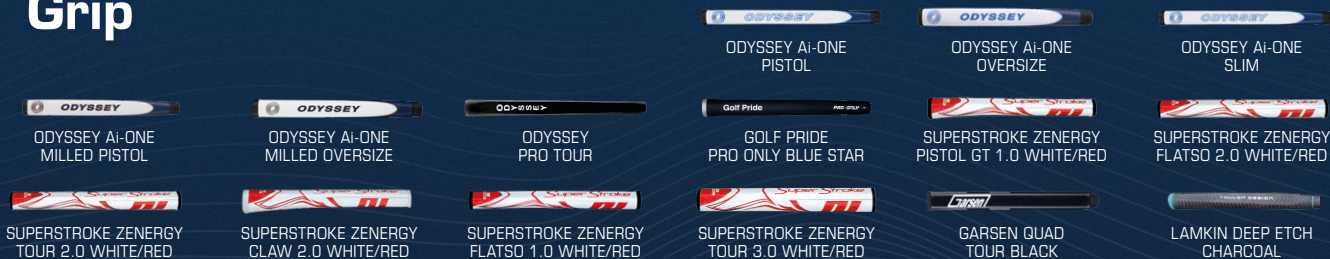

Ai-ONE

PUTTER INTELLIGENTE
PERSONALIZZAZIONE

1 Testa

Ai-ONE

*Disponibile per Mancini

#1 CH* #2 CH DOUBLE WIDE DB* DOUBLE WIDE CH ROSSIE DB + S #7 DB + CH #7 S* 2 BALL DB* 2 BALL CH JAILBIRD MINI DB

Ai-ONE • MILLED

*Disponibile per Mancini

ONE T CH TWO T CH* THREE T S SIX T DB SEVEN T DB* SEVEN T CH EIGHT T S* ELEVEN T DB

2 Grip

ODYSSEY AI-ONE PISTOL ODYSSEY AI-ONE OVERSIZE ODYSSEY AI-ONE SLIM
ODYSSEY AI-ONE MILLED PISTOL ODYSSEY AI-ONE MILLED OVERSIZE ODYSSEY PRO TOUR GOLF PRIDE PRO ONLY BLUE STAR SUPERSTROKE ZENERGY PISTOL GT 1.0 WHITE/RED SUPERSTROKE ZENERGY FLATSO 2.0 WHITE/RED
SUPERSTROKE ZENERGY TOUR 2.0 WHITE/RED SUPERSTROKE ZENERGY CLAW 2.0 WHITE/RED SUPERSTROKE ZENERGY FLATSO 1.0 WHITE/RED SUPERSTROKE ZENERGY TOUR 3.0 WHITE/RED GARSEN QUAD TOUR BLACK LAMKIN DEEP ETCH CHARCOAL