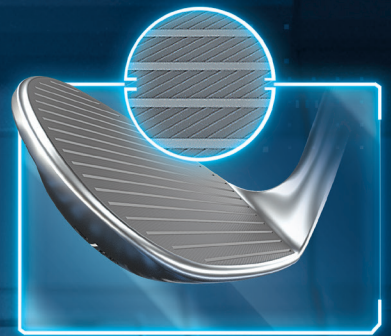

# JAWS

FULL TOE

## EVERY SHOT IN FULL CONTROL

THE ULTIMATE SPIN MACHINE TO TAKE  
ON ANY WEDGE SHOT

### SPIN MACHINE

FULL FACE JAWS GROOVES +  
OFFSET GROOVE-IN-GROOVE + NEW RAW FACE

TRADITIONAL WEDGE SHAPE

### CONFIDENCE & VERSATILITY

FULL TOE SHAPE + SPECIALISED  
C-GRIND