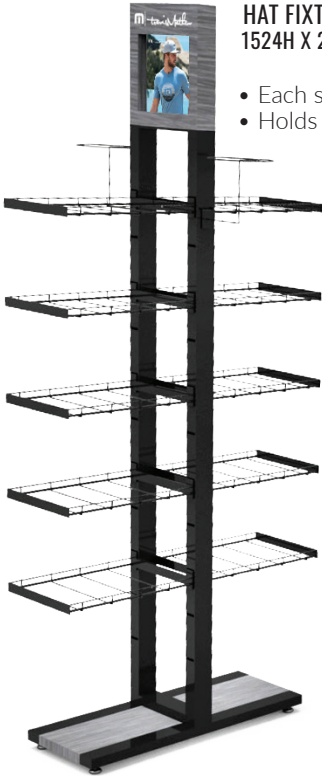

HAT FIXTURE - 1ML162S
1524H X 280W X 711D

- Each shelf holds 1 style, up to 8 pieces
- Holds 10 styles, up to 80 pieces