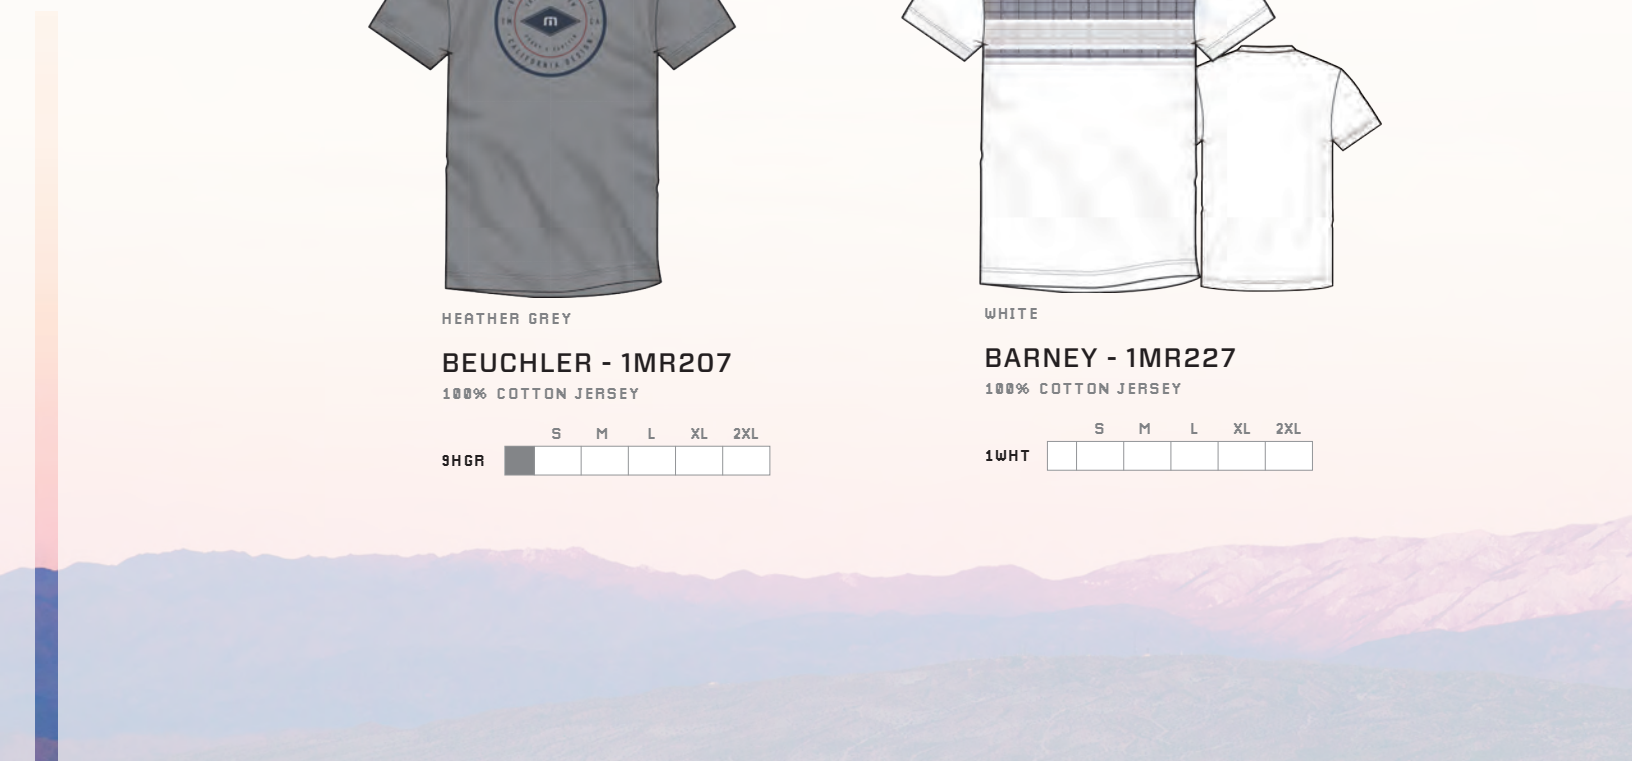

WHITE

BARNEY - 1MR227

100% COTTON JERSEY